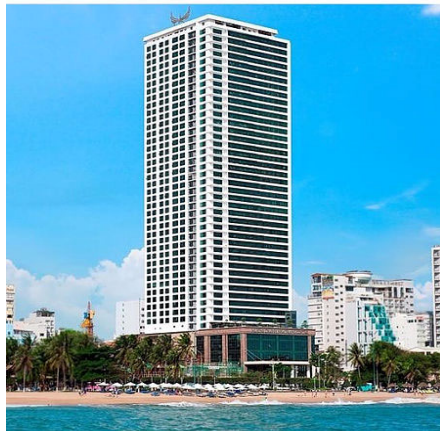

The 67 Tower
Address: Hochiminh, Vietnam
No. of Elevator : 4 units
Max Speed : 150 mpm
Max load : 1350 kg
Max stop : 22 stops