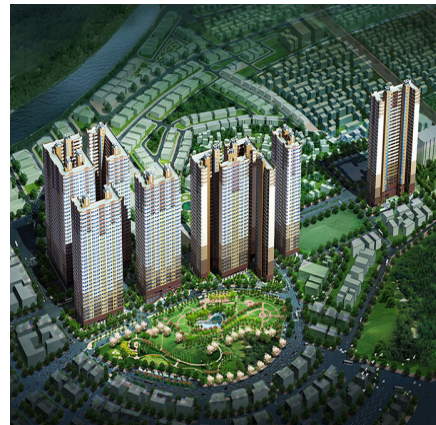

219 Trung Kinh
Address: Cau Giay, Ha Noi
No. of Elevator : 17 units
Max Speed : 180 mpm
Max load : 1350 Kg
Max stop : 34 Stops